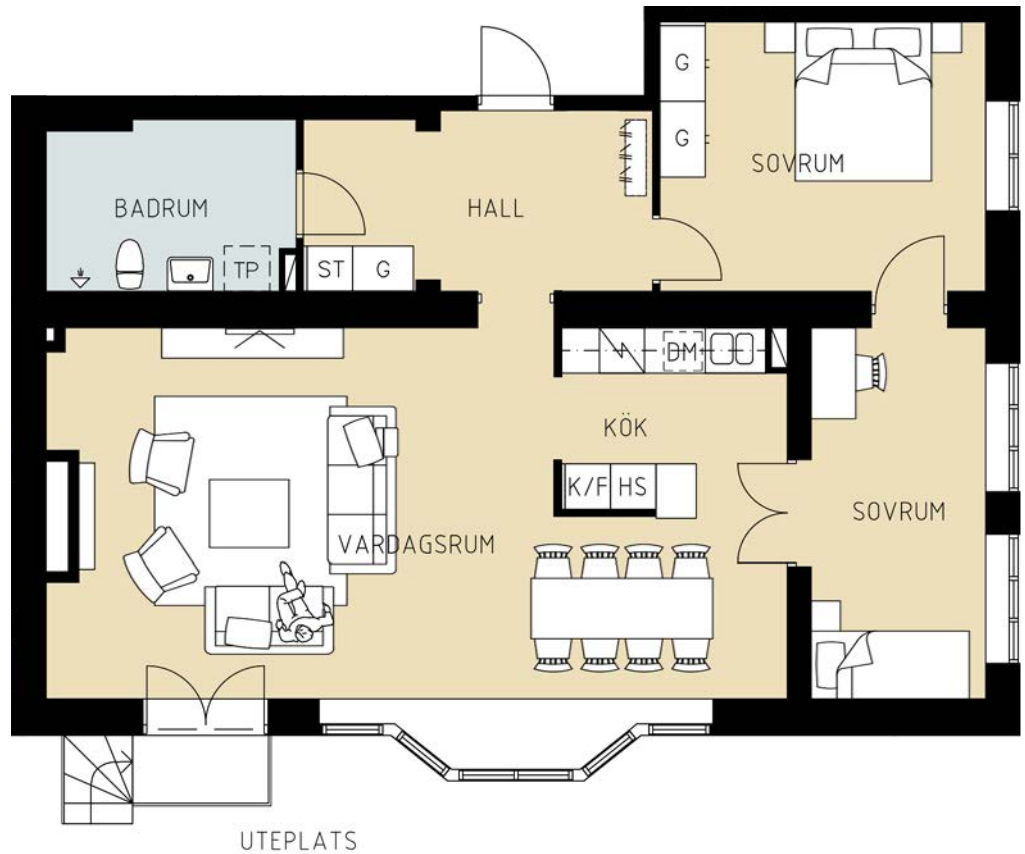

BOTTENVÅNING