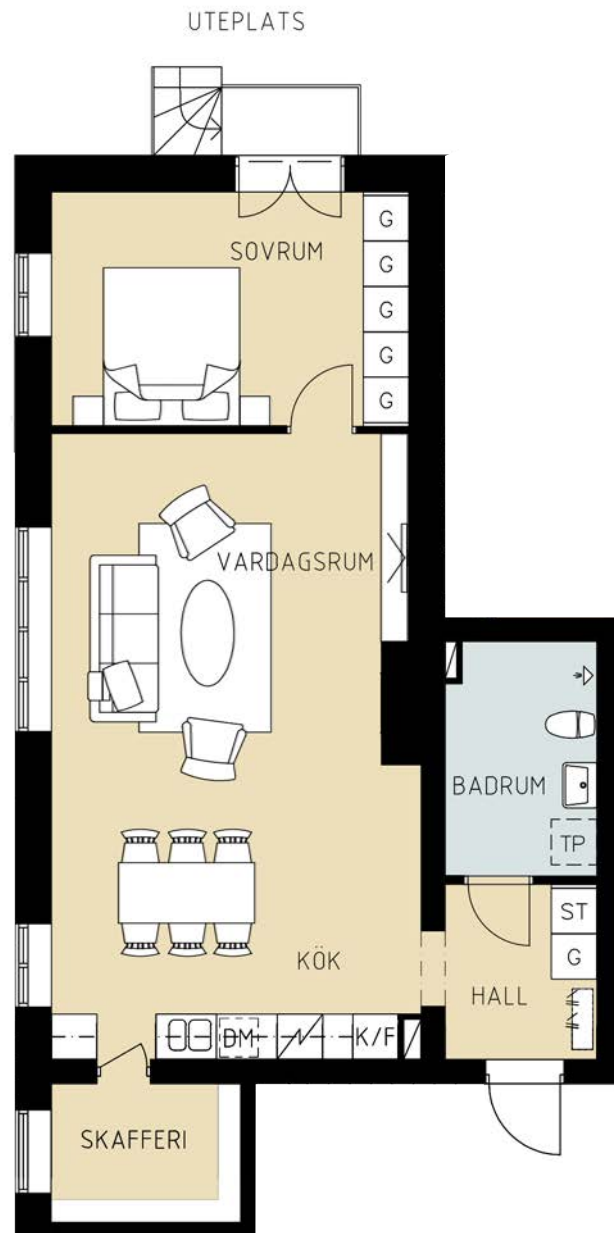

BOTTENVÅNING