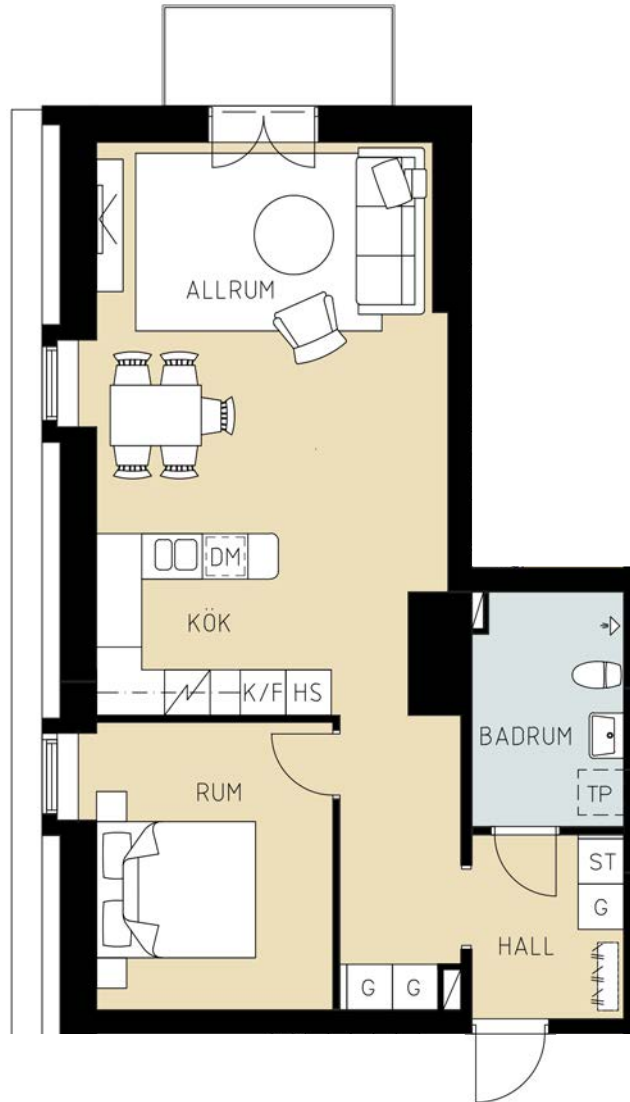

exempel illustration interiör

PLAN 2