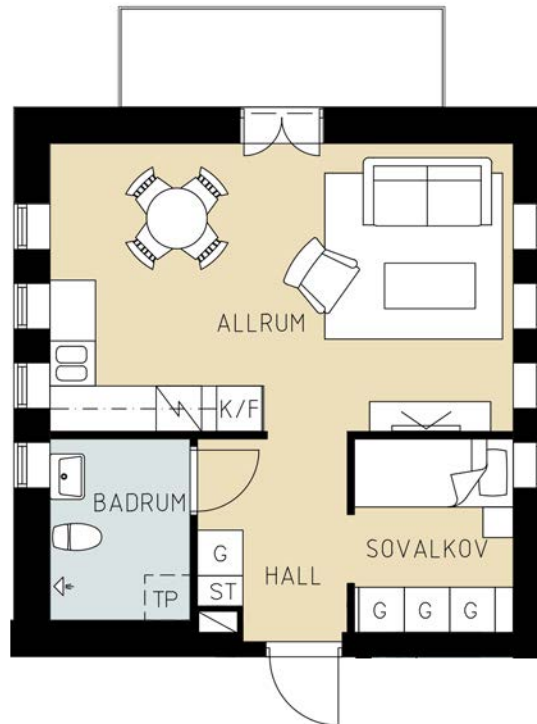

exempel illustration interiör

PLAN 1